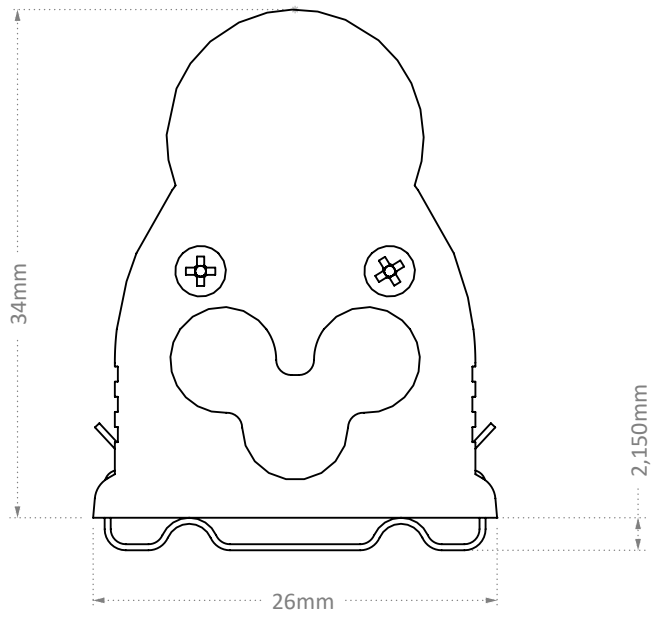

C

C

B

B

A

A

PRODUCT NAME	T5 TYPE LINEAR ARMATURES	OMEGA.LIGHTING	
PAGE LAYOUT	A4	PAGE SCALE	1:10

6