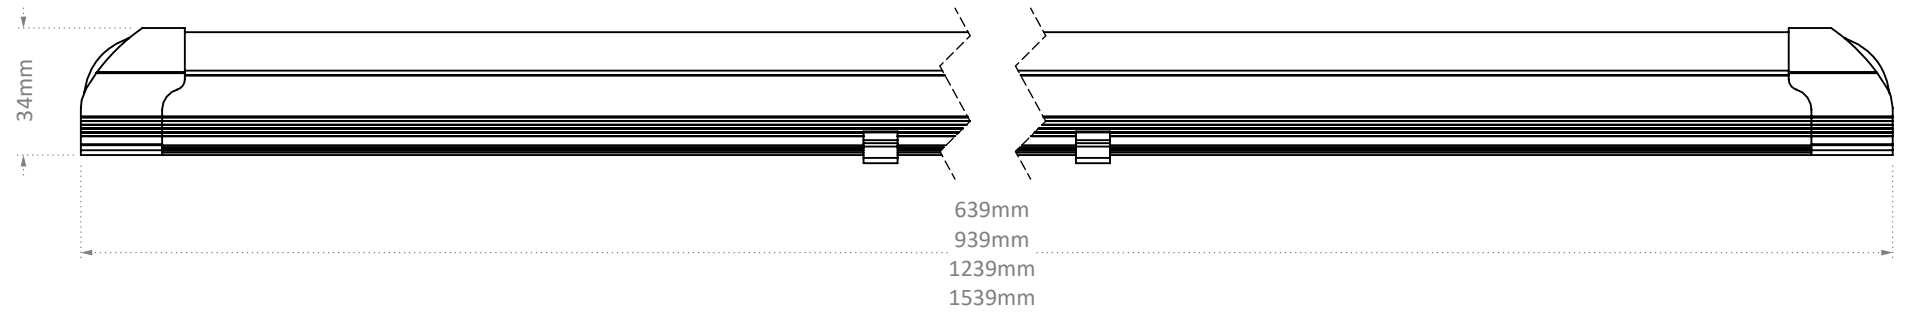

C

C

B

B

A

A

PRODUCT NAME	T5 TYPE LINEAR ARMATURES	OMEGA.LIGHTING	
PAGE LAYOUT	A4	PAGE SCALE	1:10

6