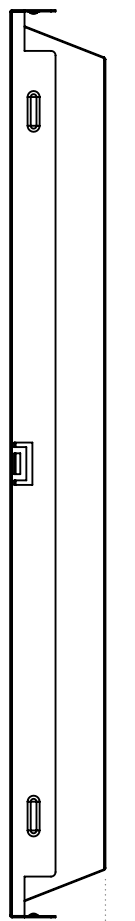

6

5

4

3

2

1

D

D

C

C

B

B

A

A

63mm

600mm

600mm

PRODUCT NAME	CLIP-IN CEILING TROFFER	OMEGA LIGHTING	
PAGE LAYOUT	A4	PAGE SCALE	1:5

6

5

4

3

2

1