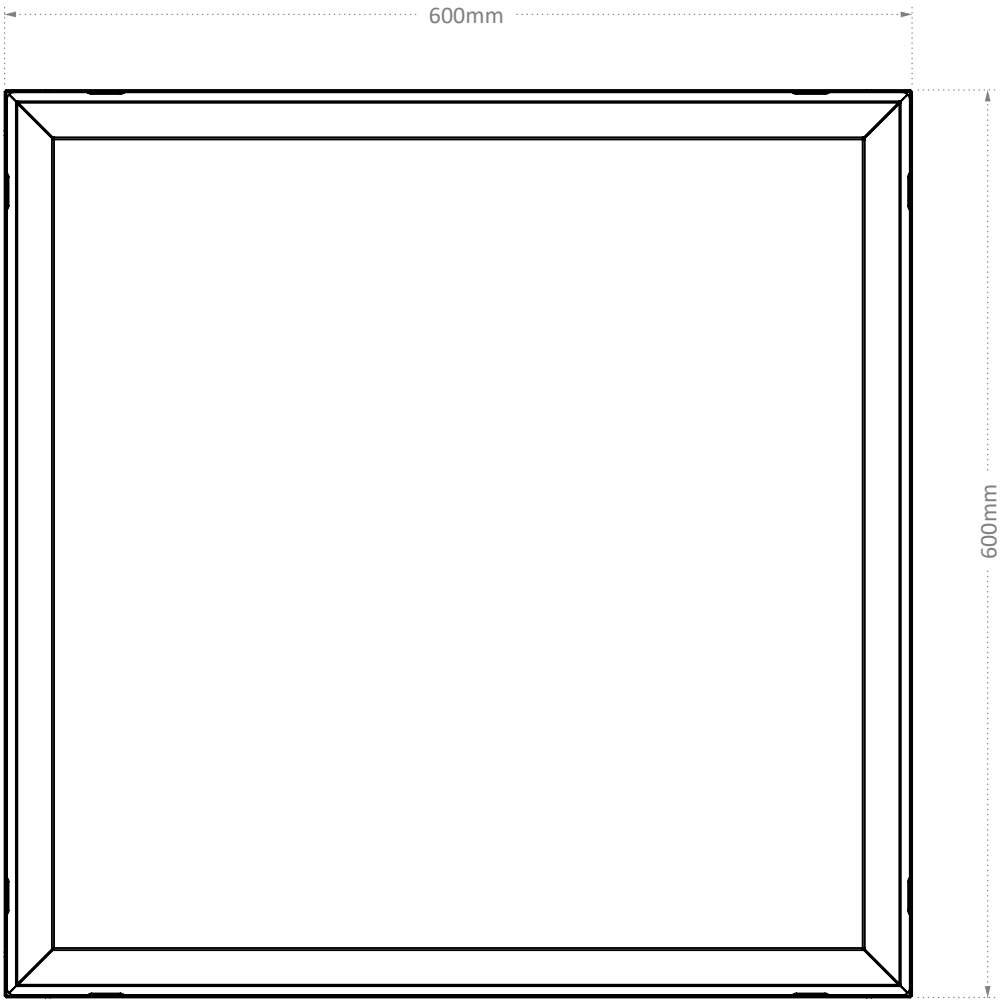

C

C

B

B

A

A

63mm

600mm

600mm

PRODUCT NAME	CLIP-IN CEILING TROFFER	OMEGA LIGHTING	
PAGE LAYOUT	A4	PAGE SCALE	1:5

6

5

4

3

2

1